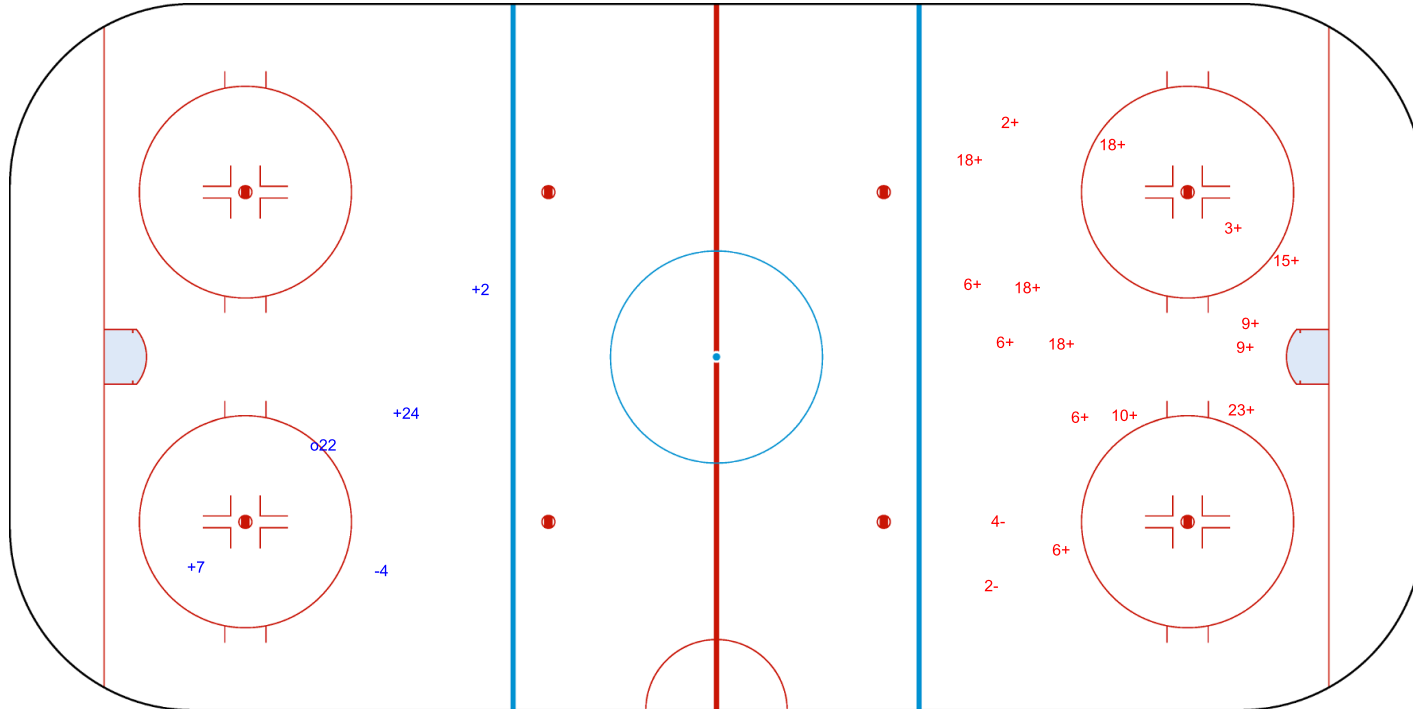

SHOT CHART

ESP - ITA

Period: 1

Shots by ITA
Goals (o): 3
SSP (<): 0
SSG (+): 13
SPG (-): 3

GK 20 of ESP

Shots by ESP
Goals (o): 0
SSP (>): 0
SSG (+): 6
SPG (-): 0

GK 20 of ITA

Shots by ESP
Goals (o): 1 SSG (+): 3
SSP (<): 0 SPG (-): 1

o22

GK 20 of ITA

ITA

Period: 2

ESP

Shots by ITA
Goals (o): 0 SSG (+): 15
SSP (>): 0 SPG (-): 2

GK 20 of ESP

OLYMPIC ICE PALACE

THU 7 OCT 2021
START TIME 20:15

ICE HOCKEY
WOMENS OLYMPIC QUALIFICATION PRELIMINARY ROUND 2
ROUND ROBIN, GAME 2

Shots by ITA
Goals (o): 1 SSG (+): 14
SSP (-): 0 SPG (-): 2

GK 20 of ESP

Period: 3

Shots by ESP
Goals (o): 0 SSG (+): 6
SSP (>): 0 SPG (-): 0