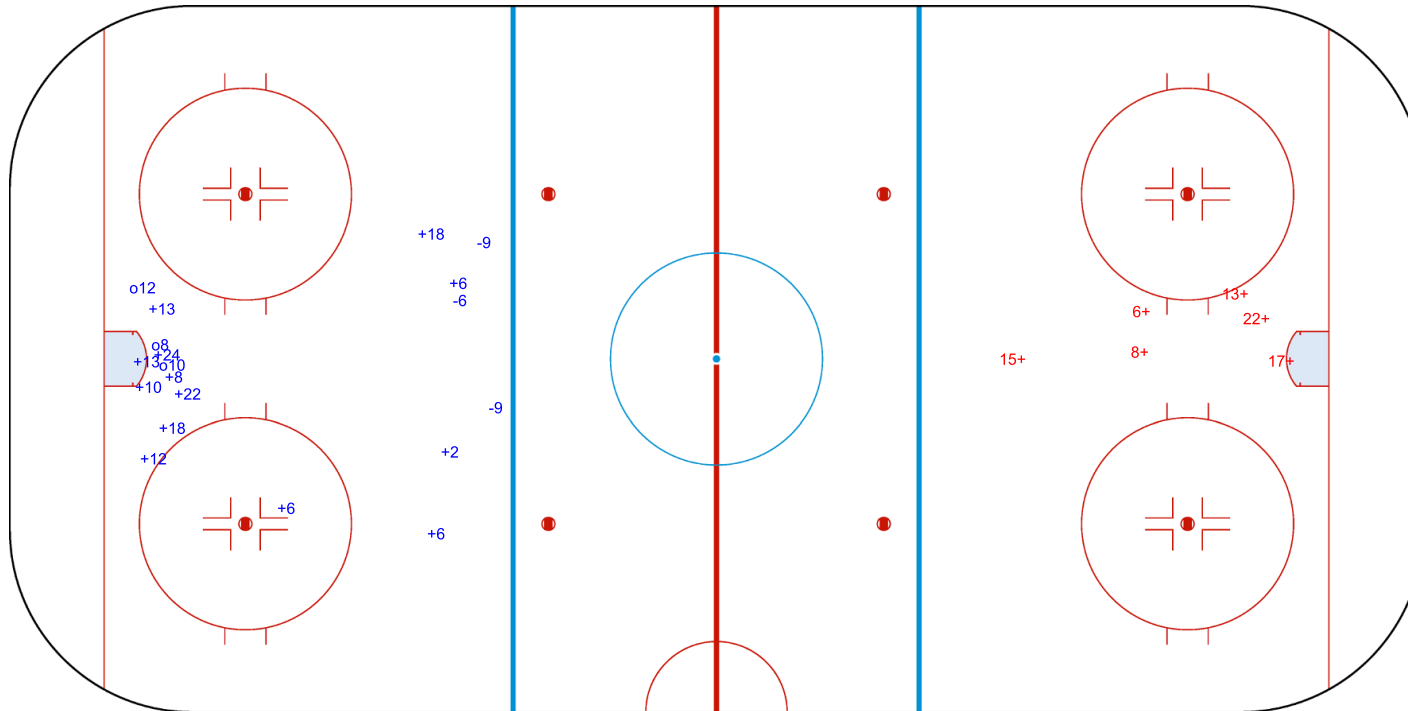

SHOT CHART

ESP - ITA

Period: 1

Shots by ITA
Goals (o): 3
SSP (<): 0
SSG (+): 13
SPG (-): 3

GK 20 of ESP

Shots by ESP
Goals (o): 0
SSP (>): 0
SSG (+): 6
SPG (-): 0

GK 20 of ITA

Shots by ESP
Goals (o): 1 SSG (+): 3
SSP (<): 0 SPG (-): 1

o22

GK 20 of ITA

ITA

Period: 2

ESP

Shots by ITA
Goals (o): 0 SSG (+): 15
SSP (>): 0 SPG (-): 2

GK 20 of ESP

OLYMPIC ICE PALACE

THU 7 OCT 2021
START TIME 20:15

ICE HOCKEY
WOMENS OLYMPIC QUALIFICATION PRELIMINARY ROUND 2
ROUND ROBIN, GAME 2

Shots by ITA
Goals (o): 1 SSG (+): 14
SSP (-): 0 SPG (-): 2

GK 20 of ESP

Period: 3

Shots by ESP
Goals (o): 0 SSG (+): 6
SSP (>): 0 SPG (-): 0