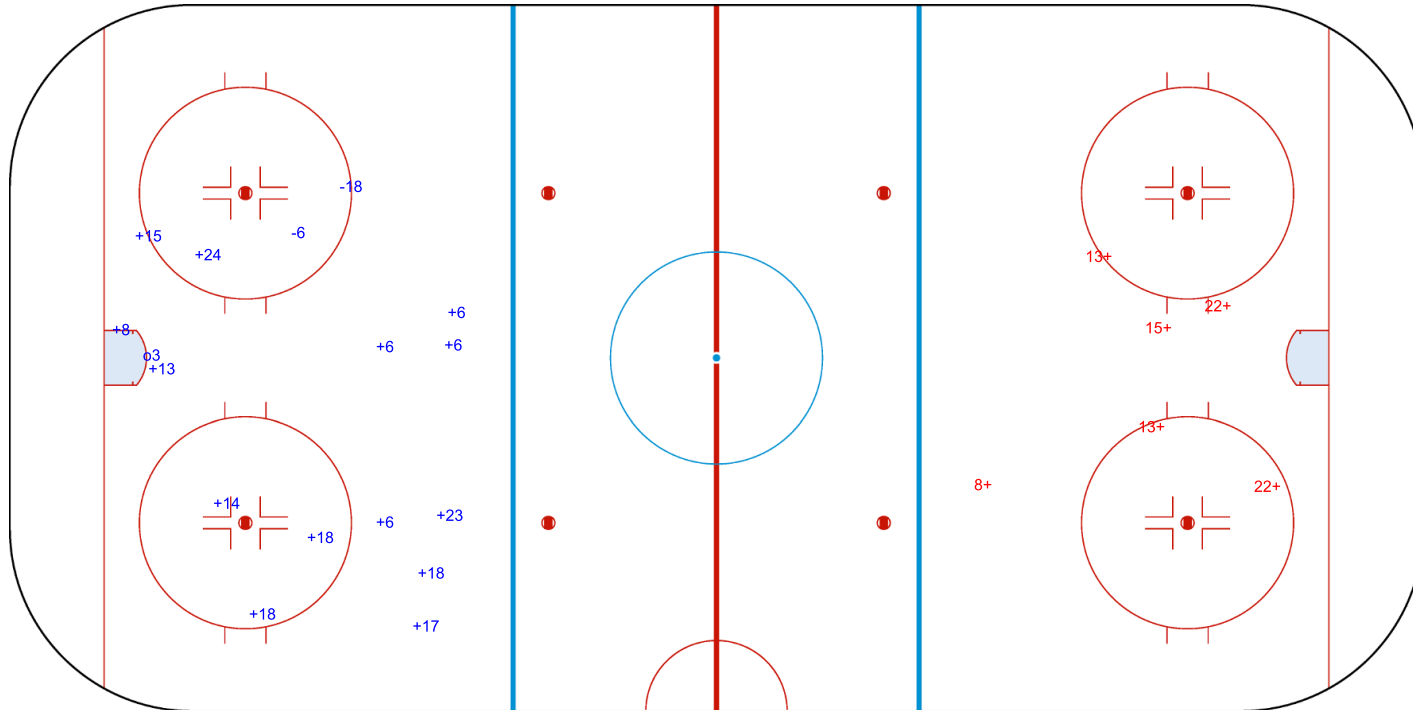

OLYMPIC ICE PALACE

THU 7 OCT 2021
START TIME 20:15

ICE HOCKEY
WOMENS OLYMPIC QUALIFICATION PRELIMINARY ROUND 2
ROUND ROBIN, GAME 2

Shots by ITA
Goals (o): 1   SSG (+): 14
SSP (-): 0   SPG (-): 2

GK 20 of ESP

Period: 3

Shots by ESP
Goals (o): 0   SSG (+): 6
SSP (>): 0   SPG (-): 0

GK 20 of ITA

Legend:	GK Goalkeeper	SPG Shots past goal	SSG Shots saved by goalkeeper	SSP Shots saved by player